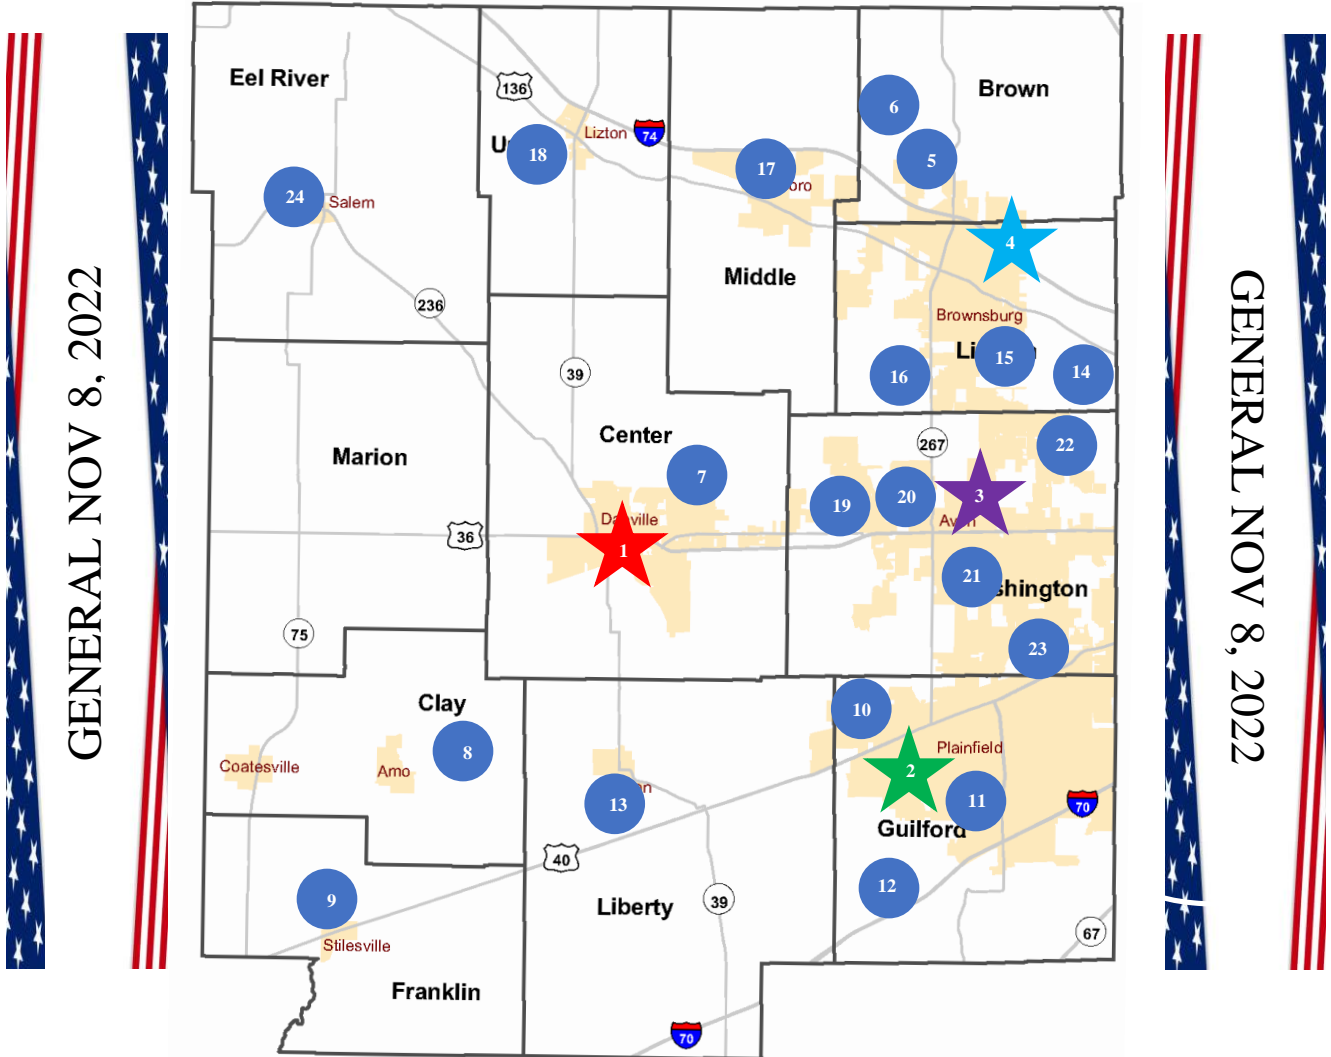

HENDRICKS COUNTY 2022 ELECTION DAY VOTE CENTERS

-  **EARLY & ELECTION DAY**
-  1. Hendricks County Government Center
-  2. Guilford Twp Community Center
-  3. Radiant Bible Church (Previously Harvest Bible Chapel)
-  4. The Well Community Church Community Center

ELECTION DAY ONLY

- 5. Connection Pointe Christian Church
- 6. Parkside Bible Church
- 7. Hendricks County 4-H Fairgrounds
- 8. Amo Community Building
- 9. Stilesville Town Hall
- 10. Fraternal Order of Eagles Lodge 3207
- 11. Plainfield Guilford Twp Public Library
- 12. Souls Harbor Assembly of God
- 13. Clayton Christian Church
- 14. Lucas Oil Raceway (Top Eliminator Club)
- 15. F.L. O’Neal Administration Center (Brownsburg Comm School Corp)
- 16. Hope Community Church
- 17. Pittsboro Christian Church
- 18. Lizton Lions Club
- 19. Avon American Legion (Post 145)
- 20. Avon United Methodist Church
- 21. Crossroads Church Avon
- 22. Our Shepherd Lutheran Church & School
- 23. Plainfield Christian Church
- 24. North Salem Christian Church